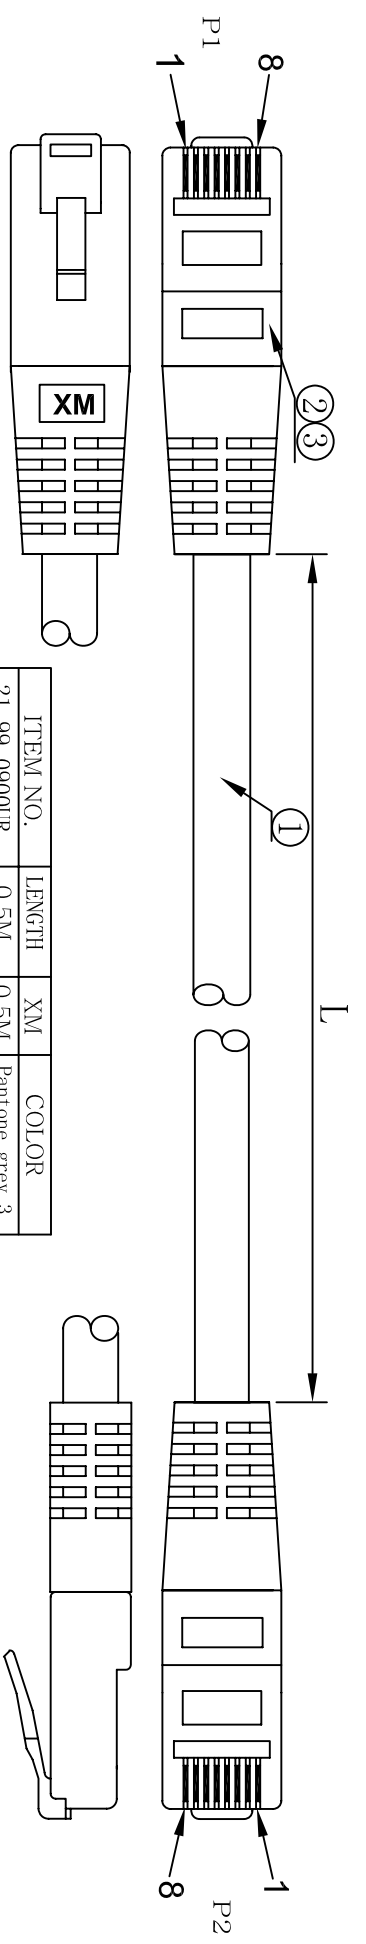

Datenblatt - Fiche technique - Data sheet

**21.99.1531**

VALUE UTP-Patchkabel konf. Kat. 6, rot, 1,0 m

Cordon VALUE Cat.6 UTP confectionné, rouge, 1,0 m

VALUE UTP Patch Cord, Cat.6, red, 1.0 m

**NOTE:**

- 100% OPEN SHORT, MISS WIRE TEST
- PRINT BLACK WORD: CAT.6 UTP 24AWG\*4P PATCH ISO/IEC 11801 & EN 50173 VERIFIED

**MATERIAL LIST**

ITEM NO.	LENGTH	XM	COLOR
21.99.0900UR	0.5M	0.5M	Pantone grey 3
21.99.0901UR	1M	1M	Pantone grey 3
21.99.0902UR	2M	2M	Pantone grey 3
21.99.0903UR	3M	3M	Pantone grey 3
21.99.0905UR	5M	5M	Pantone grey 3
21.99.0907UR	7M	7M	Pantone grey 3
21.99.0910UR	10M	10M	Pantone grey 3
21.99.0915UR	15M	15M	Pantone grey 3
21.99.0920UR	20M	20M	Pantone grey 3
21.99.0930UR	30M	30M	Pantone grey 3
21.99.1521UR	0.5M	0.5M	Pantone 200C
21.99.1522UR	0.5M	0.5M	Pantone 1355C
21.99.1523UR	0.5M	0.5M	Pantone 3285C
21.99.1524UR	0.5M	0.5M	Pantone 7462C
21.99.1525UR	0.5M	0.5M	BLACK
21.99.1531UR	1M	1M	Pantone 200C
21.99.1532UR	1M	1M	Pantone 1355C
21.99.1533UR	1M	1M	Pantone 3285C
21.99.1534UR	1M	1M	Pantone 7462C
21.99.1535UR	1M	1M	BLACK

ITEM NO.	LENGTH	XM	COLOR
21.99.1541UR	2M	2M	Pantone 200C
21.99.1542UR	2M	2M	Pantone 1355C
21.99.1543UR	2M	2M	Pantone 3285C
21.99.1544UR	2M	2M	Pantone 7462C
21.99.1545UR	2M	2M	BLACK
21.99.1551UR	3M	3M	Pantone 200C
21.99.1552UR	3M	3M	Pantone 1355C
21.99.1553UR	3M	3M	Pantone 3285C
21.99.1554UR	3M	3M	Pantone 7462C
21.99.1555UR	3M	3M	BLACK
21.99.1561UR	5M	5M	Pantone 200C
21.99.1562UR	5M	5M	Pantone 1355C
21.99.1563UR	5M	5M	Pantone 3285C
21.99.1564UR	5M	5M	Pantone 7462C
21.99.1565UR	5M	5M	BLACK
21.99.1581UR	10M	10M	Pantone 200C
21.99.1582UR	10M	10M	Pantone 1355C
21.99.1583UR	10M	10M	Pantone 3285C
21.99.1584UR	10M	10M	Pantone 7462C
21.99.1585UR	10M	10M	BLACK

③	OVER MOLD	PVC COLOR:	2
②	CONNECTOR	RJ45 8P8C UNSHIELDED GOLD PLATED	2
①	CABLE	UTP CAT. 6 24AWG 4PAIRS COPPER CLAD ALUMINIUM JACKET:PVC/ OD:5.9±0.2mm	1
NO.	PARTS NAME	SPECIFICATION STANDARD	QTY

**Rotronic Co., Ltd**